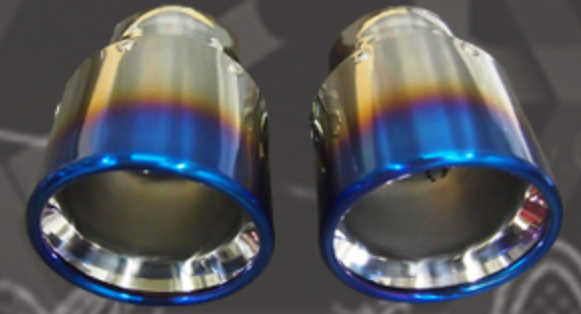

**Fastening:** Ball head  
**Connection:** Ø 64mm  
**Length:** 150mm  
**Material:** Carbon/stainless steel  
**Delivery:** 1 Set = 2 pieces

**Article-nr.:** HGERO12694-CA

**Type 4 oval 115x82mm**

**Fastening:** Ball head  
**Connection:** Ø 64mm  
**Length:** 150mm  
**Material:** stainless steel  
**Delivery:** 1 Set = 2 pieces

**Article-nr.:** HGERO11582

**Type 5 CK-Style**

**Fastening:** Ball head  
**Connection:** Ø 64/76mm  
**Length:** 150mm  
**Material:** stainless steel  
**Delivery:** 1 Set = 2 pieces

**Article-nr.:**  
 89mm - Ø64/76mm HGERRS8964/76  
 101mm - Ø64/76mm HGERRS10164/76  
 114mm - Ø64mm HGERRS11464

**Type 6 Carbon**

**Fastening:** Ball head  
**Connection:** Ø 64/76mm  
**Length:** 150mm  
**Material:** Carbon/stainless steel  
**Delivery:** 1 Set = 2 pieces

**Article-nr.:**  
 80mm - Ø64mm HGERCAX80  
 89mm - Ø64mm HGERCAX89  
 101mm - Ø64/76mm HGERCAX101/-76  
 114mm - Ø64/76mm HGERCAX114/-76

**Type 7 Titanium**

**Fastening:** Ball head  
**Connection:** Ø 64/76mm  
**Length:** 160mm  
**Material:** Titanium/stainless steel  
**Delivery:** 1 Set = 2 pieces

**Article-nr.:**  
 80mm - Ø64mm HGERTIT80B  
 89mm - Ø64/76mm HGERTIT89B/-76  
 101mm - Ø64mm HGERTIT101B  
 114mm - Ø64/76mm HGERTIT114B/-76