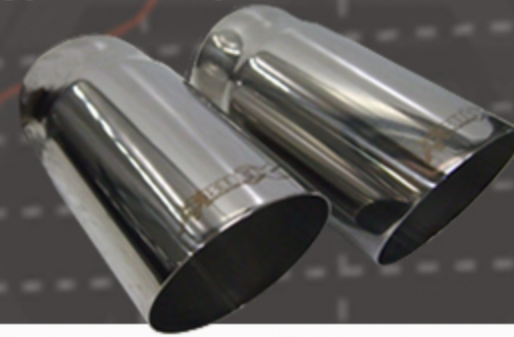

**Type 6 Carbon**

**Fastening:** Ball head  
**Connection:** Ø 64/76mm  
**Length:** 150mm  
**Material:** Carbon/stainless steel  
**Delivery:** 1 Set = 2 pieces

**Article-nr.:**  
 80mm - Ø64mm HGERCAX80  
 89mm - Ø64mm HGERCAX89  
 101mm - Ø64/76mm HGERCAX101/-76  
 114mm - Ø64/76mm HGERCAX114/-76

**Type 7 Titanium**

**Fastening:** Ball head  
**Connection:** Ø 64/76mm  
**Length:** 160mm  
**Material:** Titanium/stainless steel  
**Delivery:** 1 Set = 2 pieces

**Article-nr.:**  
 80mm - Ø64mm HGERTIT80B  
 89mm - Ø64/76mm HGERTIT89B/-76  
 101mm - Ø64mm HGERTIT101B  
 114mm - Ø64/76mm HGERTIT114B/-76

**Type 8 edge raised**

**Fastening:** Ball head  
**Connection:** Ø 64mm  
**Length:** 150mm  
**Material:** stainless steel  
**Delivery:** 1 Set = 2 pieces

**Article-nr.:** HGERBX76R

**Type 9 sharp**

**Fastening:** Ball head  
**Connection:** Ø 64mm  
**Length:** 150mm  
**Material:** stainless steel  
**Delivery:** 1 Set = 2 pieces

**Article-nr.:** HGERBX76s

**Type 10 straight edge raised**

**Fastening:** Ball head  
**Connection:** Ø 64/76mm  
**Length:** 230mm  
**Material:** stainless steel  
**Delivery:** 1 piece

**Article-nr.:**  
 2x76mm - Ø64mm HGERY276B-1  
 2x76mm - Ø76mm HGERY276B-1-76