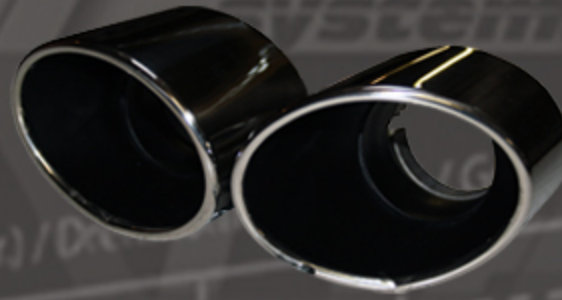

**Type 2 edge raised**

**Fastening:** Ball head  
**Connection:** Ø 64/76mm  
**Length:** 150mm  
**Material:** stainless steel  
**Delivery:** 1 Set = 2 pieces

**Article-nr.:**  
 80mm - Ø64mm HGERBX80G  
 89mm - Ø64mm HGERBX89G  
 100mm - Ø76mm HGERBX100G-76  
 114mm - Ø64mm HGERBX114G

**Type 3 oval 126x94**

**Fastening:** Ball head  
**Connection:** Ø 64mm  
**Length:** 150mm  
**Material:** stainless steel  
**Delivery:** 1 Set = 2 pieces

**Article-nr.:** HGERO12694

**Type 3 Carbon oval 126x94**

**Fastening:** Ball head  
**Connection:** Ø 64mm  
**Length:** 150mm  
**Material:** Carbon/stainless steel  
**Delivery:** 1 Set = 2 pieces

**Article-nr.:** HGERO12694-CA

**Type 4 oval 115x82mm**

**Fastening:** Ball head  
**Connection:** Ø 64mm  
**Length:** 150mm  
**Material:** stainless steel  
**Delivery:** 1 Set = 2 pieces

**Article-nr.:** HGERO11582

**Type 5 CK-Style**

**Fastening:** Ball head  
**Connection:** Ø 64/76mm  
**Length:** 150mm  
**Material:** stainless steel  
**Delivery:** 1 Set = 2 pieces

**Article-nr.:**  
 89mm - Ø64/76mm HGERRS8964/76  
 101mm - Ø64/76mm HGERRS10164/76  
 114mm - Ø64mm HGERRS11464